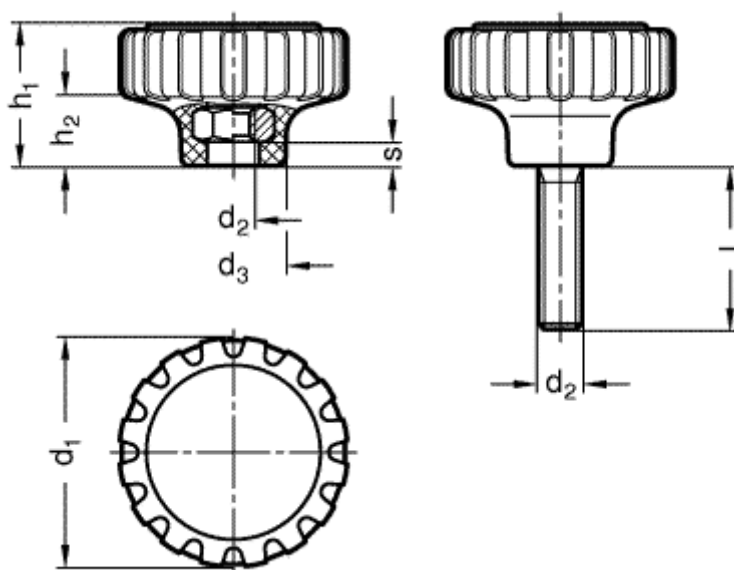

Article number: 201138003

Description: E+G Knurled knob  
GN 7336-34-M6-20-ST

## Measures

$d_1 = 34$   
 $d_2 = M 6$   
 $d_3 = 16$   
 $h_1 = 20$   
 $h_2 = 10,5$   
 $l = 20$   
 $s = 5$